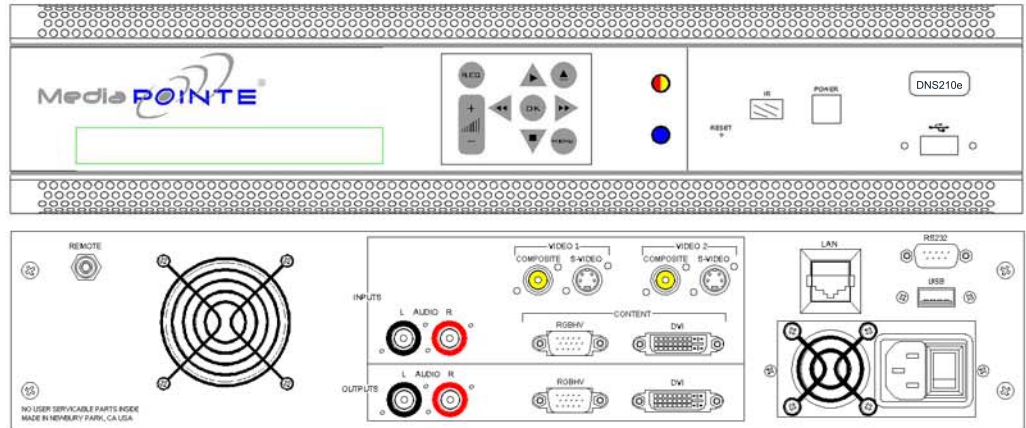

MediaPOINTE DNS210e

Digital Network Streamer

The DNS210e is a powerful streamer designed to deliver full-motion, full-resolution graphics. In either Unicast or Multicast, the DNS210e streams XGA resolutions at up to 30 frames per second (fps) in standard MPEG-4. Audio is sent in CD-quality stereo. This network device provides an easy way to broadcast content being displayed during meetings, videoconferences or presentations. A simple web interface and RS-232 programmability make this an important tool for any meeting room.

Product Highlights

- Simple web based management
- 1024 X 768 at up to 30fps
- DVI and VGA connections
- RS-232 control for integration

Applications

- Education - School announcements, distance learning
- Public Safety - Remote location monitoring
- Videoconferencing - Content to overflow sites
- Enterprises - Stream meetings to desktops and displays

SPECIFICATIONS

MediaPOINTE DNS210e

Features

- Stream video resolutions and Hi-Res sources
- HD Resolutions
- MPEG-4
- Configurable Streaming Profiles
- Configurable frame-rate
- Configurable bit-rate – up to 5120 kbps
- Unicast Streaming (up to 30 viewers)
- Multicast Streaming
- Email Notifications
- Automated TANDBERG functionality

A/V Outputs

- 1 DVI-D Output
- 1 RGBHV Output (on 15 pin HD connector)
- 2 RCA Stereo Audio Outputs

Connectivity

- 1 LAN/Gigabit Ethernet 10/100/1000 (RJ-45)
- 1 Serial DTE RS-232 (9 pin male)
- 3.5 mm TTL Input
- 2 USB 2.0 Type A Female