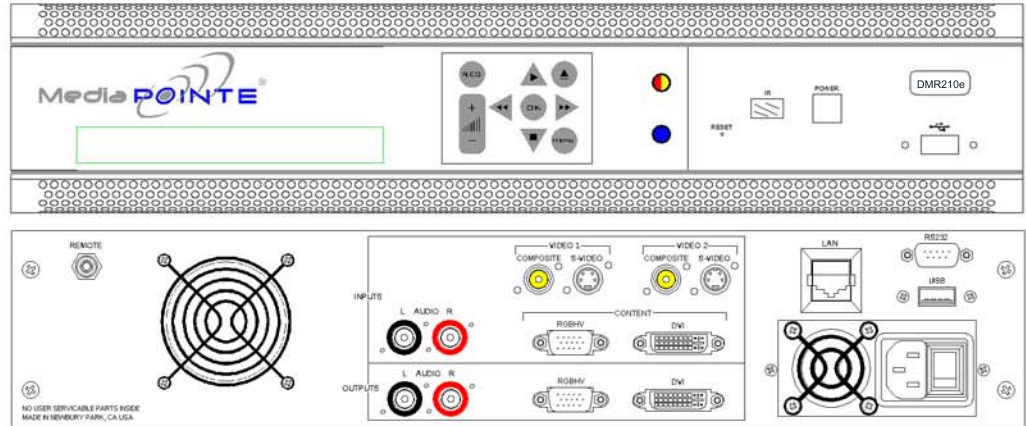

MediaPOINTE DMR210e

Digital Media Recorder

The MediaPOINTE Digital Media Recorder DMR210e streams and records videoconferences, meetings, and presentations in high resolution. This powerful MPEG-4 solution is capable of simultaneous recording and streaming (unicast or multicast), it also boasts MediaPOINTE's *CopyMe!* technology allowing for immediate distribution of content via DVD-ROM, USB flash drive, or FTP off-load for added portability of content. Besides the web interface the DMR210e also has a set of front panel controls, on-screen menus, and a remote control which make this system a snap to use, both in content creation and distribution.

Applications

- Healthcare - HD video based training
- Corporate - Recording of HD videoconferences
- Public Safety - Alerts & announcements

SPECIFICATIONS

MediaPOINTE DMR210e

Features

- Record/Stream video resolutions and Hi-Res sources
- HD Resolutions
- MPEG-4
- CopyMe!* – content to go (via USB & DVD-ROM)
- Configurable Recording Profiles
- Configurable frame-rate
- Configurable bit-rate – up to 5120 kbps
- Unicast Streaming (up to 30 viewers)
- Multicast Streaming
- Local content storage (up to 320 GB)
- Local playback while recording
- Automatic upload to server via FTP
- Email Notifications
- Automated videoconferencing functionality

A/V Inputs

- 2 S-Video Inputs (one for future use)
- 2 Composite Video Inputs (one for future use)
- 1 DVI-D Input
- 1 RGBHV Input (on 15 pin HD connector)
- 2 RCA Stereo Audio Inputs

A/V Outputs

- 1 DVI-D Output
- 1 RGBHV Output (on 15 pin HD connector)
- 2 RCA Stereo Audio Outputs

Power

Universal 100-240 V A/C 50/60 Hz internal power supply

Recording Resolutions

- VGA – 640x480
- SVGA – 800x600
- XGA – 1024x768
- 720p – 1280x720
- SXGA – 1280x1024
- WXGA – 1366x768
- SXGA+ – 1440x1080
- USGA – 1600x1200
- 1080p – 1920x1080